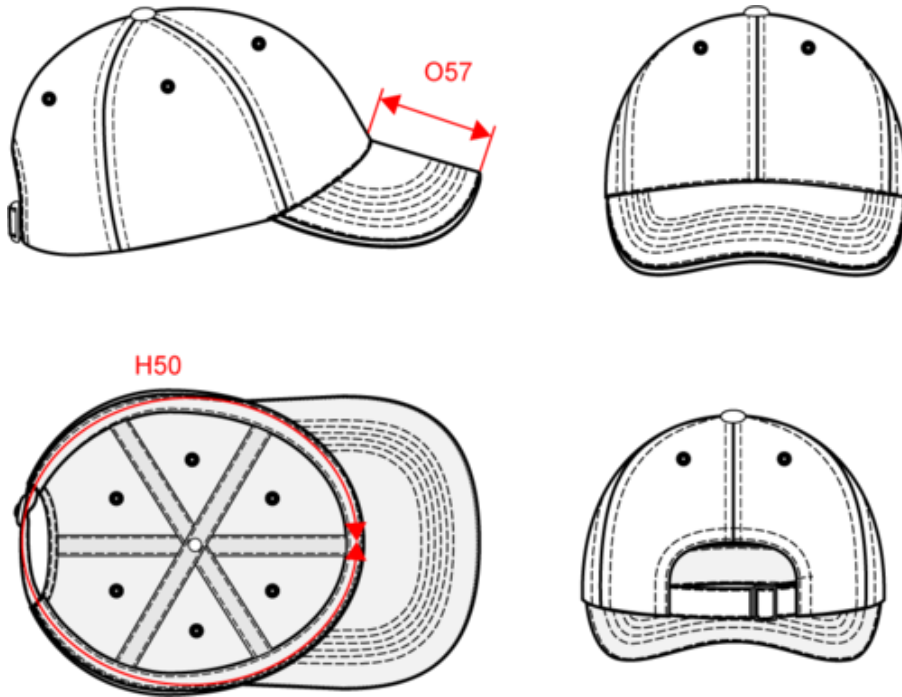

# Cap with contrasting sandwich peak - 6 panels

• The resistance, softness, and high absorbency of cotton.

100% cotton. 6-panel cap with contrasting sandwich peak. Adjustable fastening with metal buckle and self-locking loop.

## Cap with contrasting sandwich peak - 6 panels

Dimensions (cm)

Measurements in cm	One size
H50 - Head measurement	58.00
O57 - Deep of the peak on cap	7.00

KP185